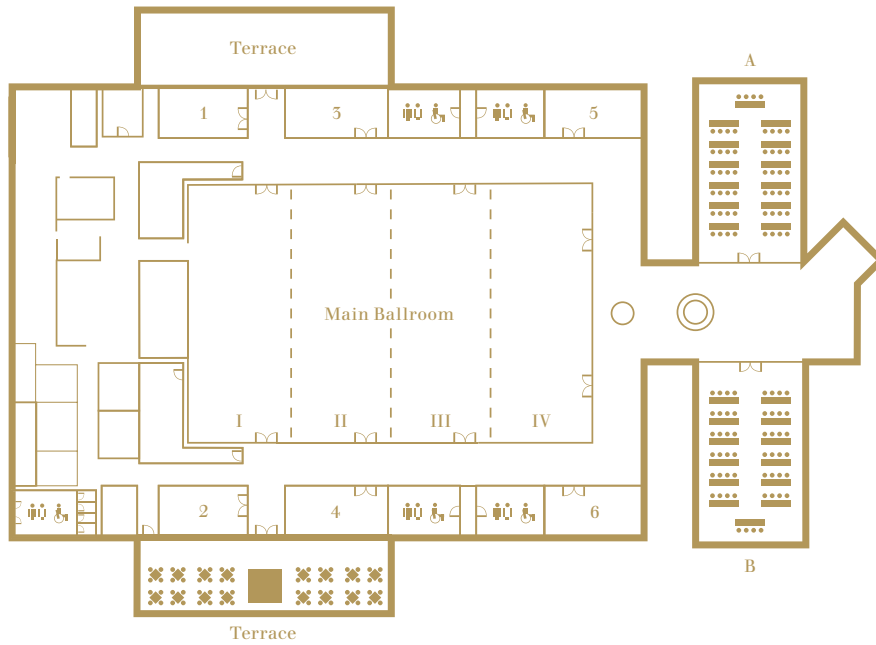

MEETING ROOM PLAN

MEETING SPACE	SQ. FT	SQ. MT	RECEPTION	BANQUET ROUNDS OF 10	THEATER SEATING	CLASSROOM SEATING
Main Ballroom	10,600	985	850	560	960	460
Section I	2,655	245	200	140	220	140
Section II	2,655	245	200	140	220	140
Section III	2,655	245	200	140	220	140
Section IV	2,655	245	200	140	220	140
Conference A	1,990	185	150	120	170	90
Conference B	1,990	185	150	120	170	90
Executive 1	450	40	25	-	25	24
Executive 2	450	40	25	-	25	24
Executive 3	485	45	30	-	50	24
Executive 4	485	45	30	-	50	24
Executive 5	485	45	30	-	50	24
Executive 6	485	45	30	-	50	24